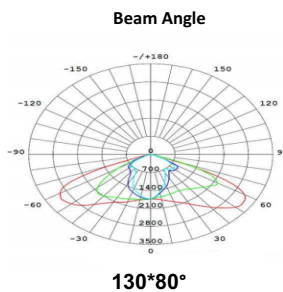

TUSA-81211-SB120 Street Light Specification

Model	8NC	Power	LED Efficiency	Ra	Beam angle	CCT	Input Voltage	Power Factor	Hz	Operating Temperature
TUSA-81211-SB120 (745/H3)	80040201	120W	158lm/w	>70	130*80°	4500-5500K	AC90-305V / DC127-430v	>0.95	47-63hZ	-40°C to -50°C
TUSA-81211-SB120 (745/M3)	80040202		135lm/w							
TUSA-81211-SB120 (845/M3)	80040203		135lm/w	>80						
TUSA-81211-SB120 (845/H3)	80040204		125lm/w							

PACKAGING	INNER	OUTER	N.W.	G.W.	CARTON SIZE	20' QTY (WITH PALLET)	40' QTY (WITH PALLET)
	1 PCS	1 PCS	8.5Kg	9.2Kg	1020 X 400 X 300 MM	180 PCS	414 PCS