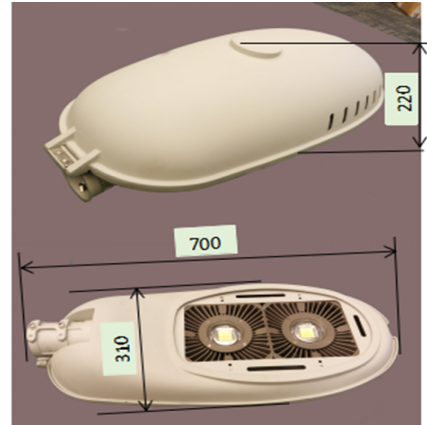

Features & Specifications:

1. Bridgelux LED Chip – COB
2. Meanwell Power Supply
3. Patented die cast design constructed with Ultra Thermal ADC 12 Aluminum results in outstanding heat dissipation
4. Different beam angles available using impact & corrosive resistant glass lens
5. IP65 Waterproof
6. Dimming opt: 1-10V or PWM
7. Horizontal Module Installation
8. Driver, Modules and Optics can be easily replaced
9. CE & RoHS Certification
10. 5 year limited warranty

Application:

Suitable for street lighting

TUSA-81211-SB120 Street Light Specification

Model	8NC	Power	LED Efficiency	Ra	Beam angle	CCT	Input Voltage	Power Factor	Hz	Operating Temperature
TUSA-81211-SB120 (745/H3)	80040201	120W	158lm/w	>70	130*80°	4500-5500K	AC90-305V / DC127-430v	>0.95	47-63hZ	-40°C to -50°C
TUSA-81211-SB120 (745/M3)	80040202		135lm/w							
TUSA-81211-SB120 (845/M3)	80040203		135lm/w	>80						
TUSA-81211-SB120 (845/H3)	80040204		125lm/w							